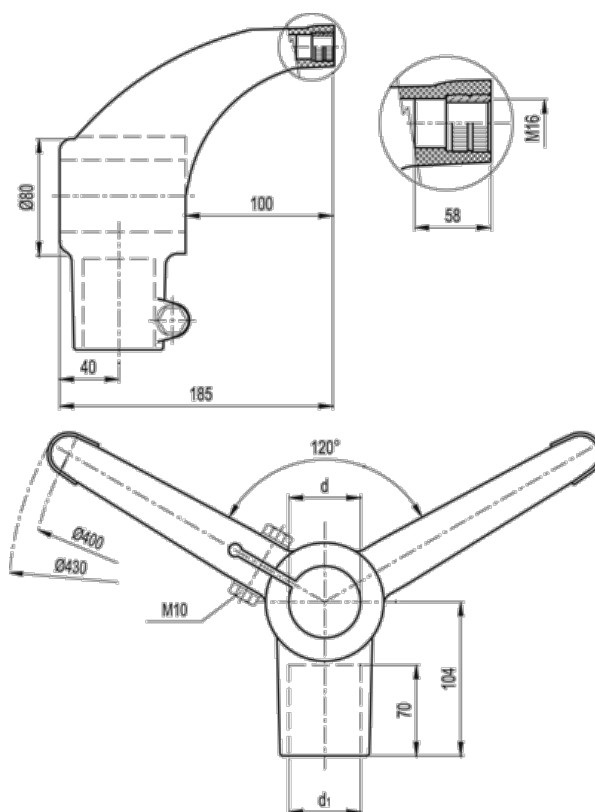

# Data Sheet

Article number: 2310419618

Description: E+G Support base with connection joint  
BAG2-120-48-42-A

## Measures

d (inch) = 1 1/2 Gas  
d1 (inch) = 1 1/4 Gas  
d1 (mm) = 42.4  
d mm = 48.3  
Weight (g) = 730